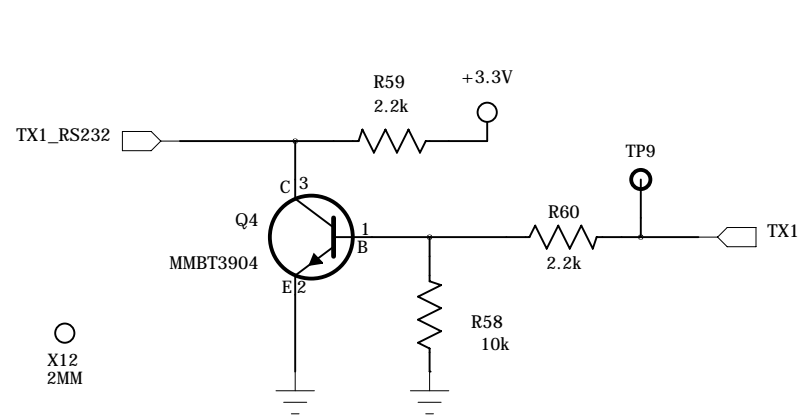

AR9x B

<http://ar9x.net>

MCU_LCD

9/27/2016 1/4

PWR Slide SW

- X2 2MM
- X10 2MM
- X11 2MM
- X12 2MM
- X13 2MM
- X14 2MM
- X15 2MM
- X16 2MM

Extention Port