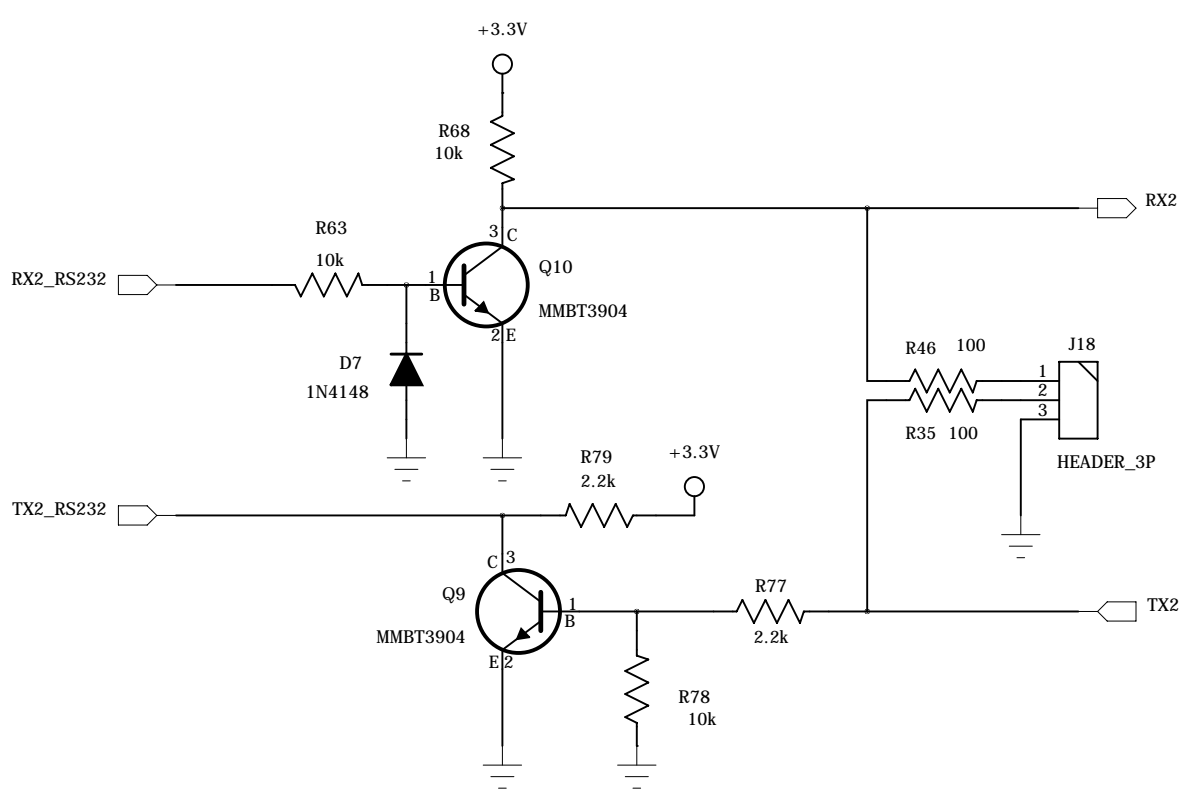

AR9x B

<http://ar9x.net>

MCU_LCD

9/27/2016 1/4

PWR Slide SW

- X2 2MM
- X10 2MM
- X11 2MM
- X12 2MM
- X13 2MM
- X14 2MM
- X15 2MM
- X16 2MM

Extention Port