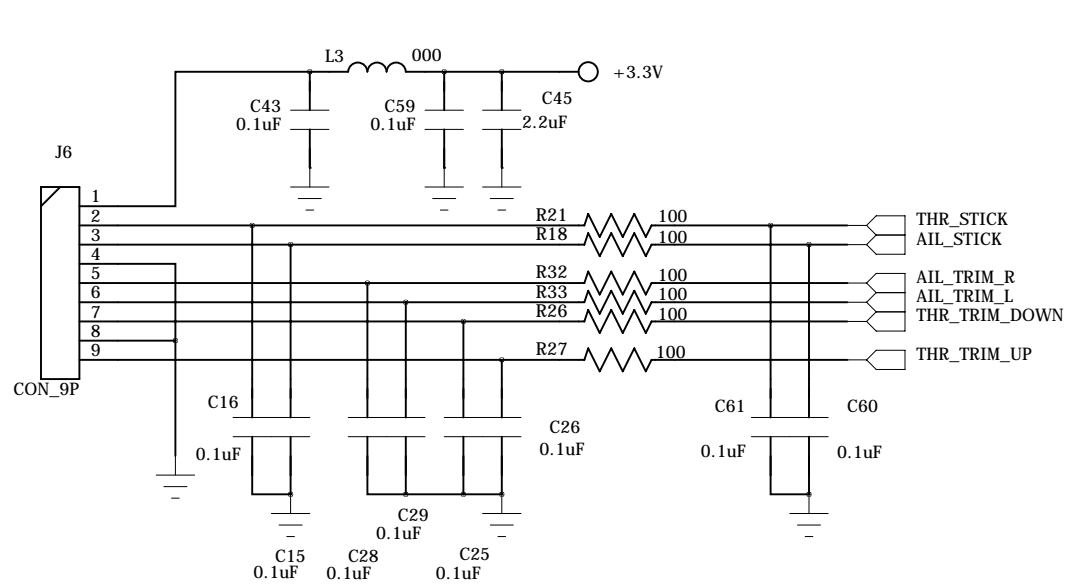

AR9x B

<http://ar9x.net>

MCU_LCD

9/27/2016 1/4

PWR Slide SW

- X2 2MM
- X10 2MM
- X11 2MM
- X12 2MM
- X13 2MM
- X14 2MM
- X15 2MM
- X16 2MM

Extention Port