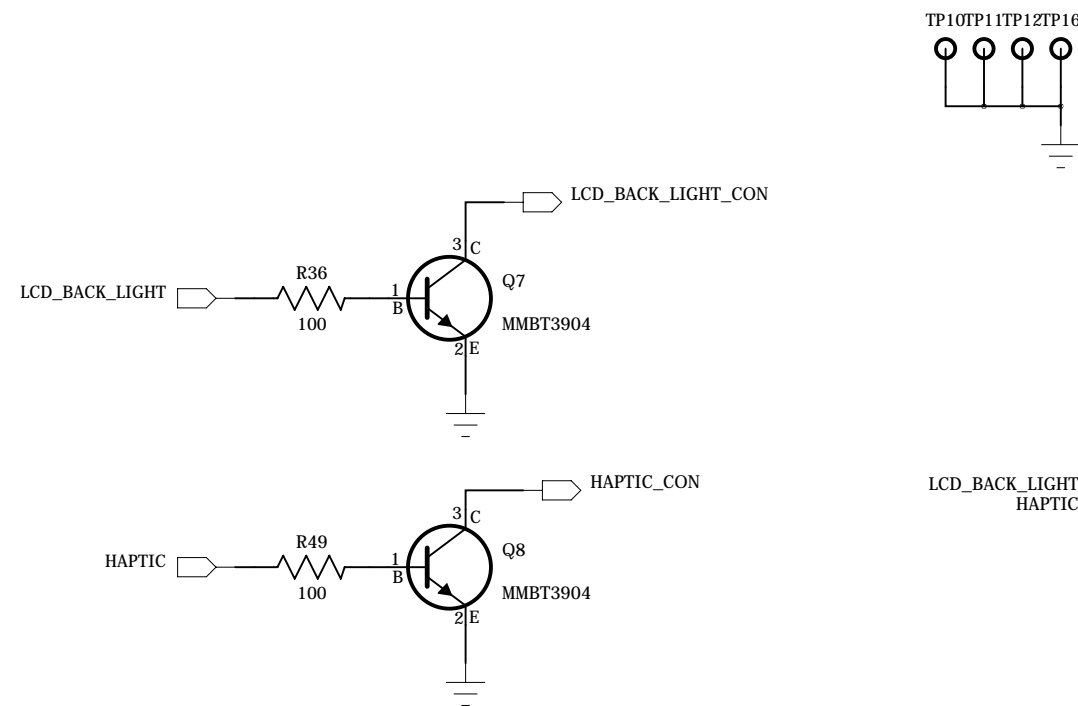

AR9x B

<http://ar9x.net>

MCU_LCD

9/27/2016 1/4

PWR Slide SW

- X2 2MM
- X10 2MM
- X11 2MM
- X12 2MM
- X13 2MM
- X14 2MM
- X15 2MM
- X16 2MM

Extention Port