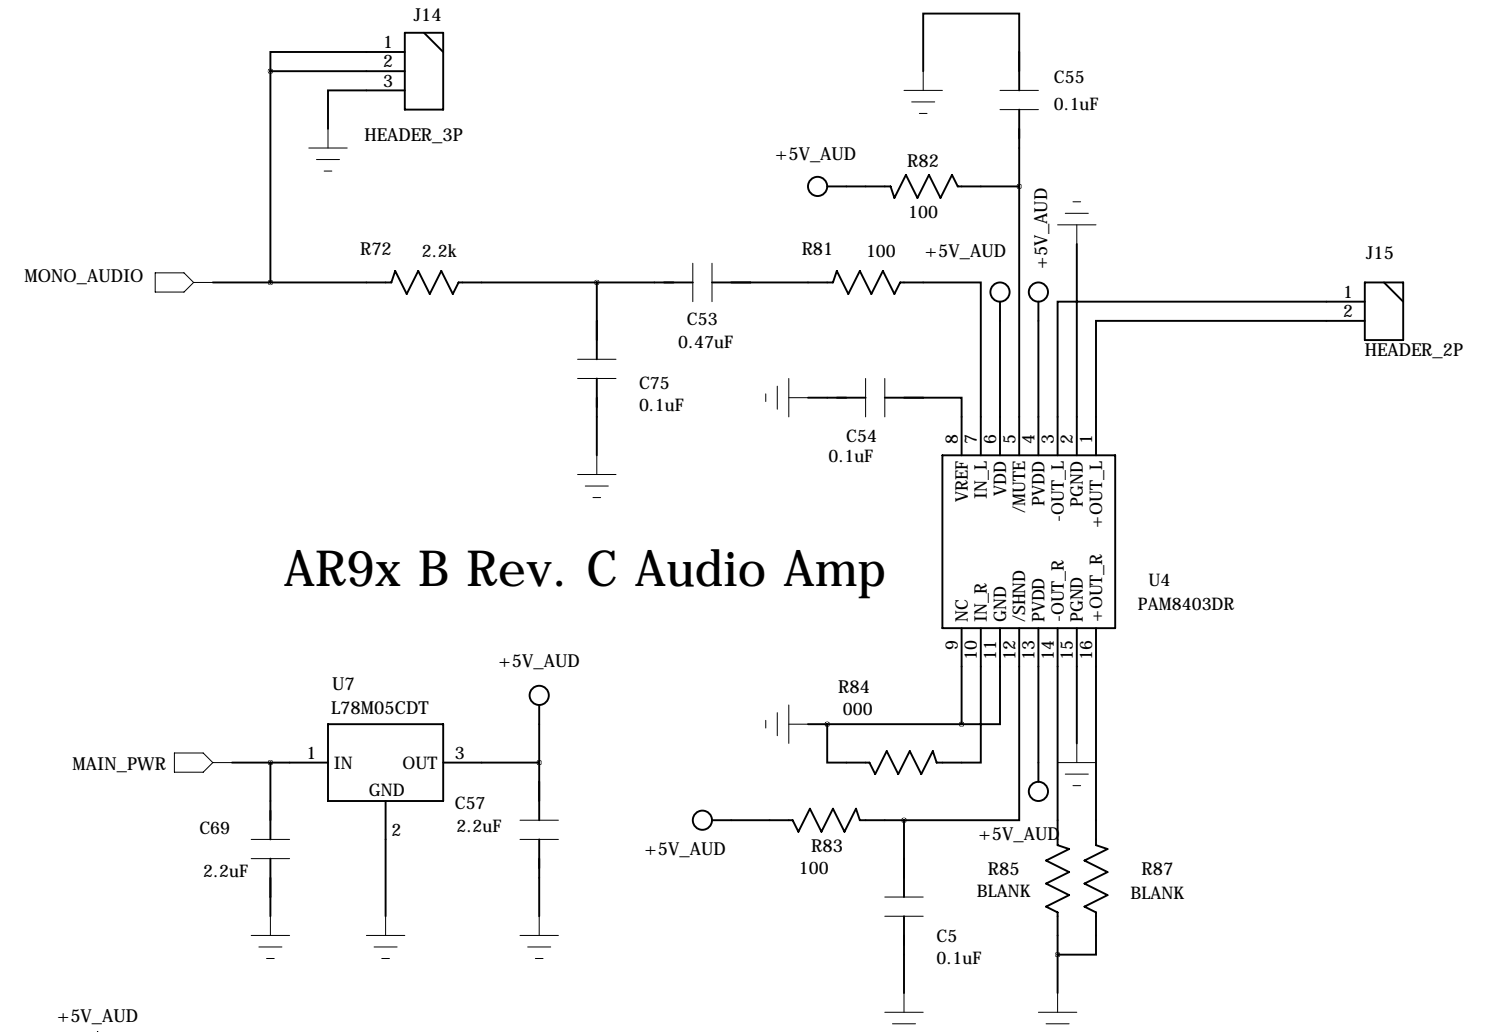

AR9x B

<http://ar9x.net>

MCU_LCD

9/27/2016 1/4

PWR Slide SW

- X2 2MM
- X10 2MM
- X11 2MM
- X12 2MM
- X13 2MM
- X14 2MM
- X15 2MM
- X16 2MM

Extention Port