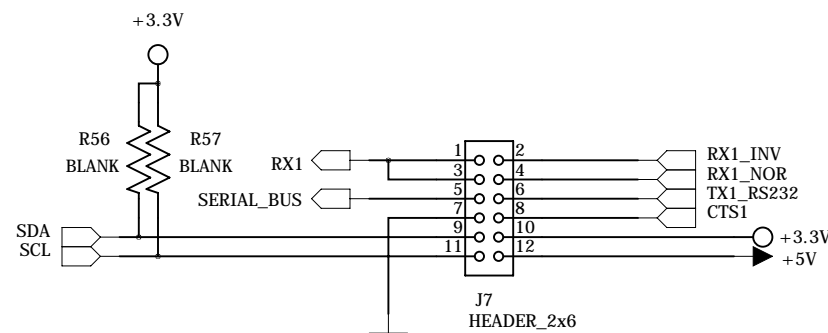

AR9x B

<http://ar9x.net>

MCU_LCD

9/27/2016 1/4

PWR Slide SW

- X2 2MM
- X10 2MM
- X11 2MM
- X12 2MM
- X13 2MM
- X14 2MM
- X15 2MM
- X16 2MM

Extention Port