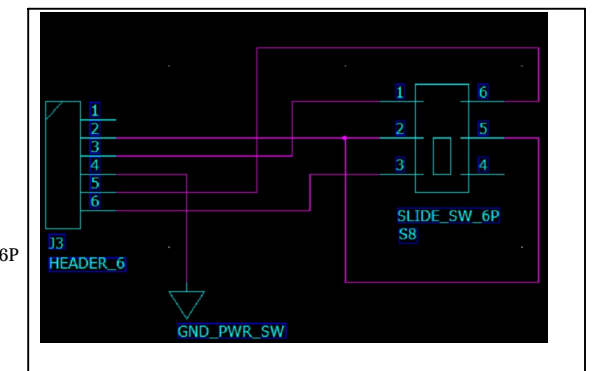

AR9x B

<http://ar9x.net>

MCU_LCD

9/27/2016 1/4

PWR Slide SW

- X2 2MM
- X10 2MM
- X11 2MM
- X12 2MM
- X13 2MM
- X14 2MM
- X15 2MM
- X16 2MM

Extention Port