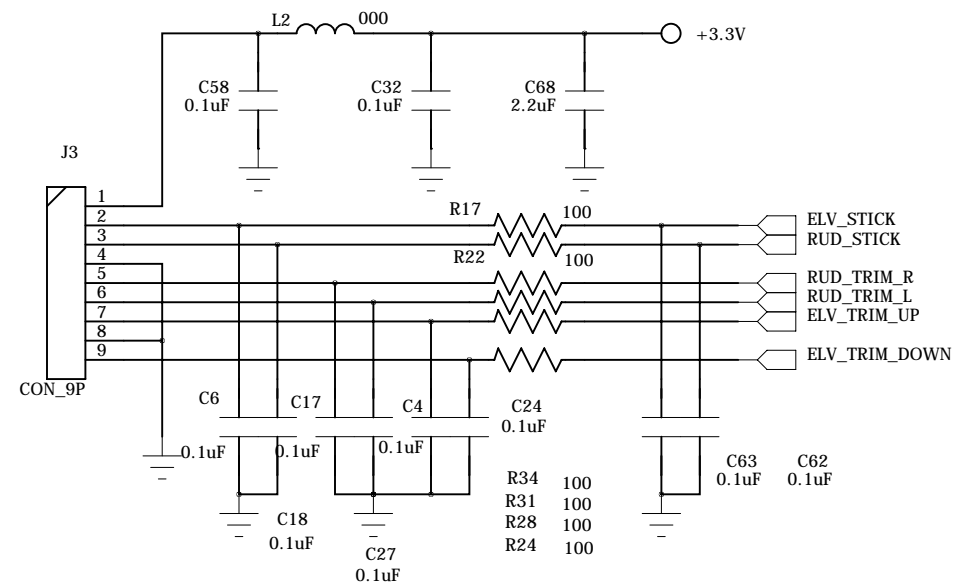

AR9x B

<http://ar9x.net>

MCU_LCD

9/27/2016 1/4

PWR Slide SW

- X2 2MM
- X10 2MM
- X11 2MM
- X12 2MM
- X13 2MM
- X14 2MM
- X15 2MM
- X16 2MM

Extention Port