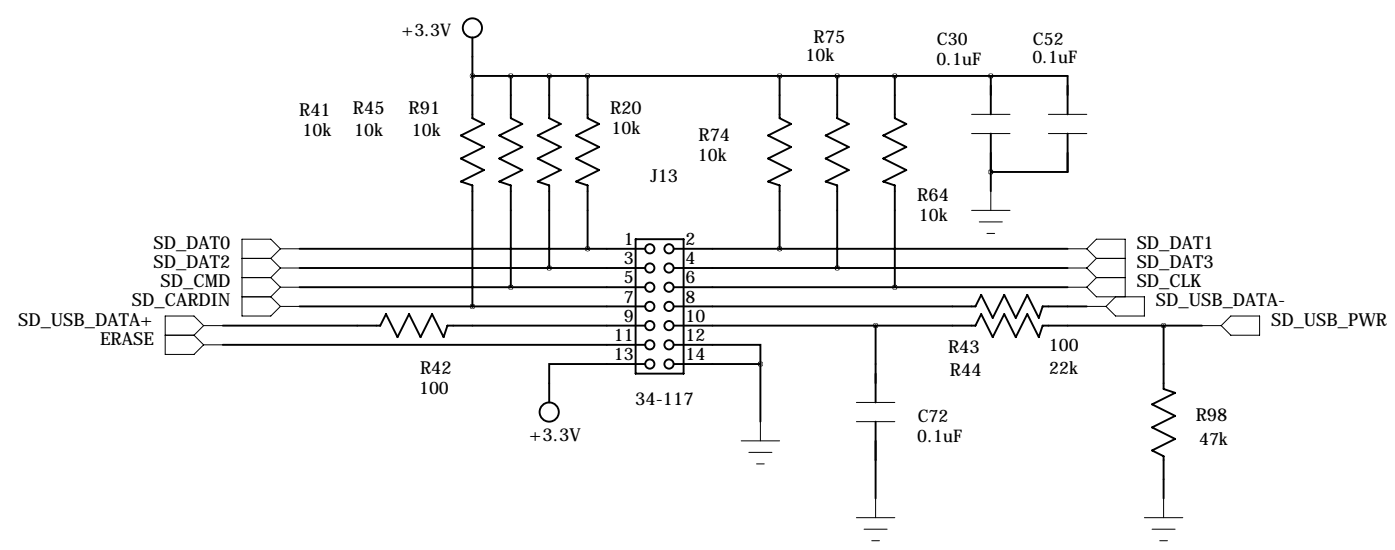

AR9x B

<http://ar9x.net>

MCU_LCD

9/27/2016 1/4

PWR Slide SW

- X2 2MM
- X10 2MM
- X11 2MM
- X12 2MM
- X13 2MM
- X14 2MM
- X15 2MM
- X16 2MM

Extention Port