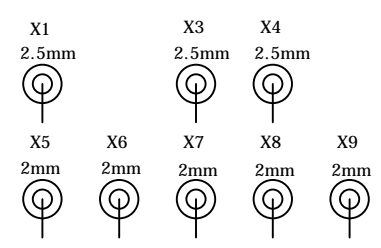

AR9x B

<http://ar9x.net>

MCU_LCD

9/27/2016 1/4

PWR Slide SW

- X2 2MM
- X10 2MM
- X11 2MM
- X12 2MM
- X13 2MM
- X14 2MM
- X15 2MM
- X16 2MM

Extention Port