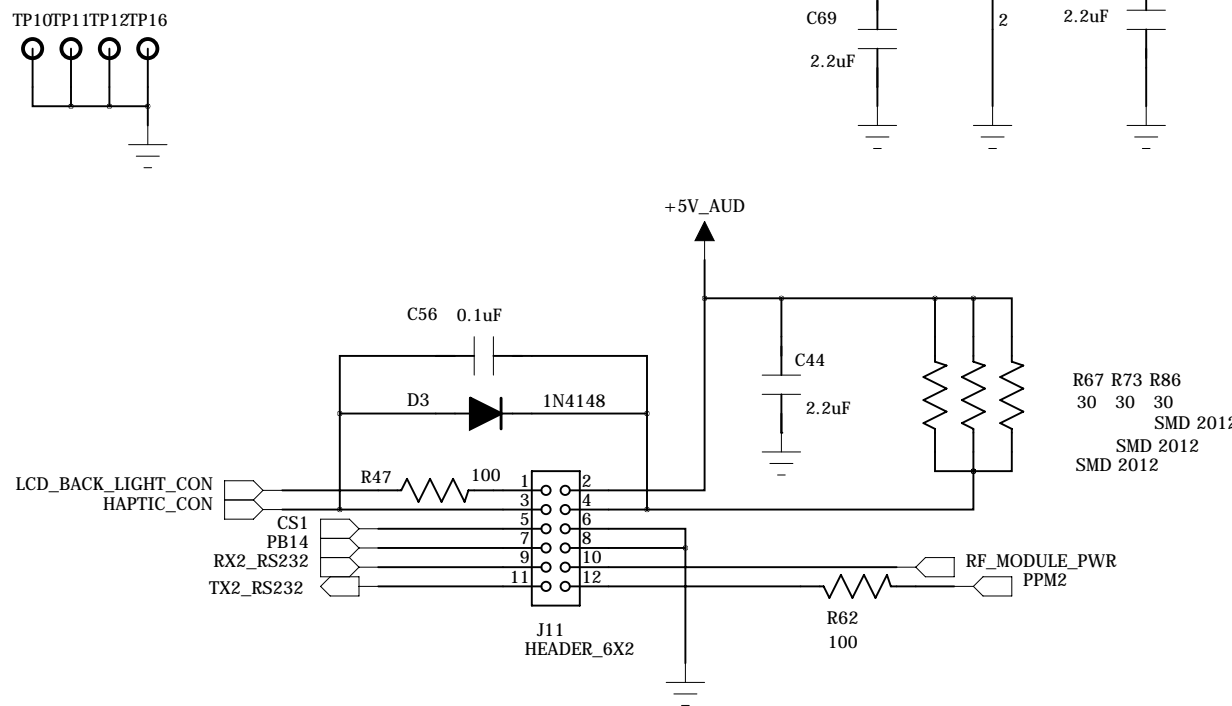

AR9x B

<http://ar9x.net>

MCU_LCD

9/27/2016 1/4

PWR Slide SW

- X2 2MM
- X10 2MM
- X11 2MM
- X12 2MM
- X13 2MM
- X14 2MM
- X15 2MM
- X16 2MM

Extention Port