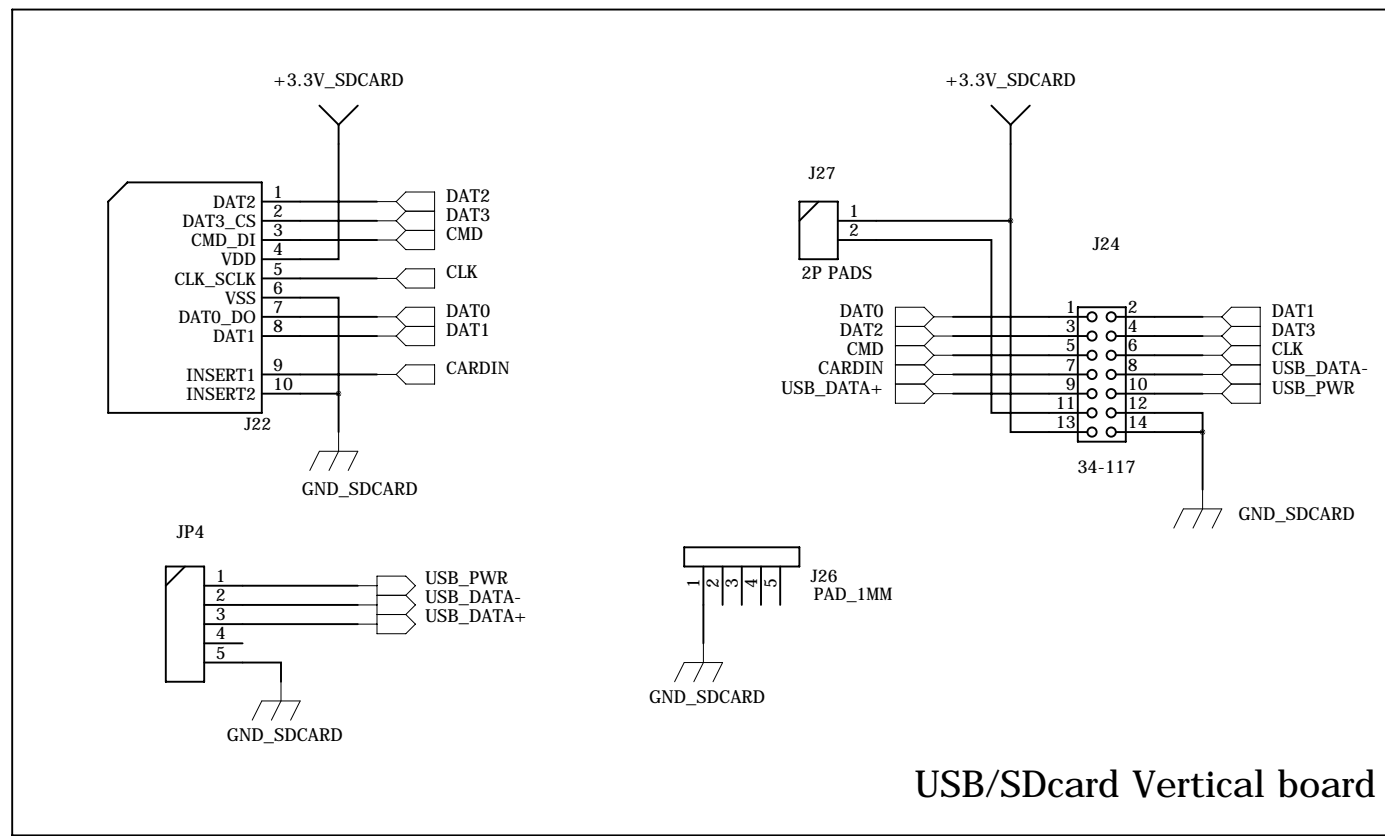

AR9x B

<http://ar9x.net>

MCU_LCD

9/27/2016 1/4

PWR Slide SW

- X2 2MM
- X10 2MM
- X11 2MM
- X12 2MM
- X13 2MM
- X14 2MM
- X15 2MM
- X16 2MM

Extention Port