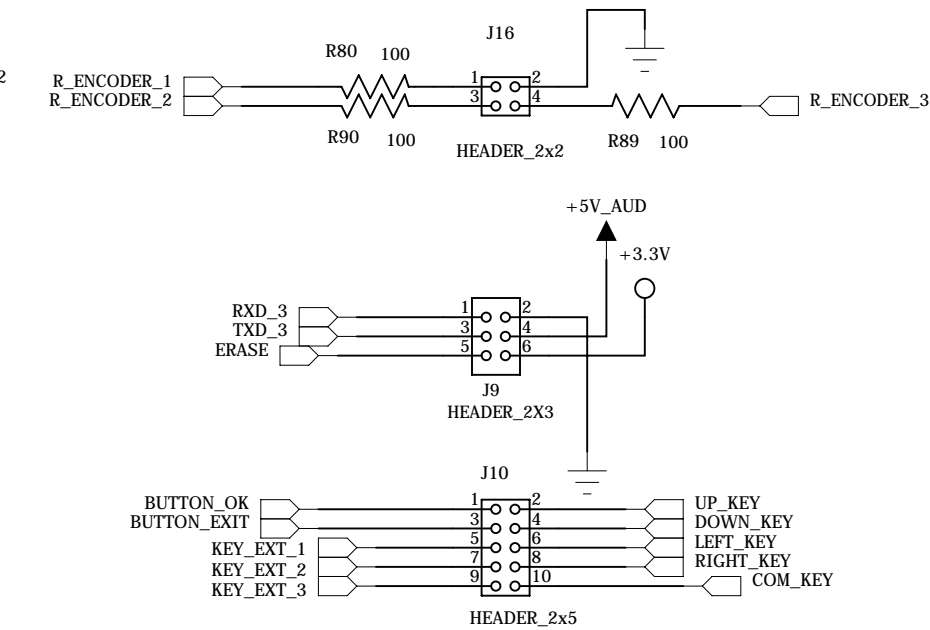

AR9x B

<http://ar9x.net>

MCU_LCD

9/27/2016 1/4

PWR Slide SW

- X2 2MM
- X10 2MM
- X11 2MM
- X12 2MM
- X13 2MM
- X14 2MM
- X15 2MM
- X16 2MM

Extention Port