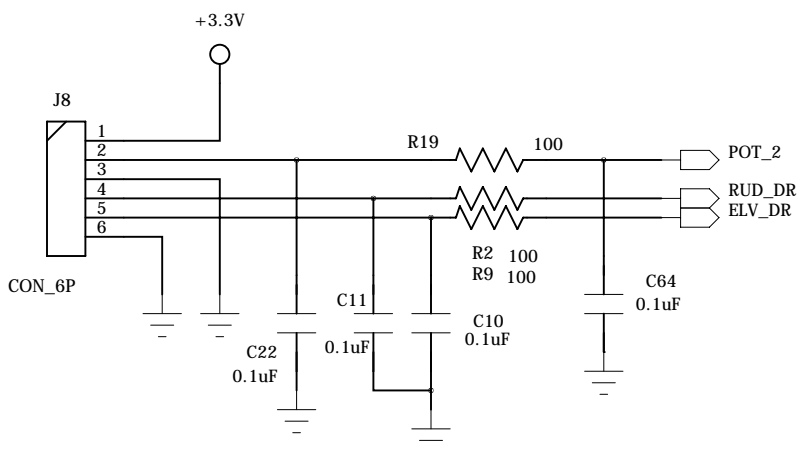

AR9x B

<http://ar9x.net>

MCU_LCD

9/27/2016 1/4

PWR Slide SW

- X2 2MM
- X10 2MM
- X11 2MM
- X12 2MM
- X13 2MM
- X14 2MM
- X15 2MM
- X16 2MM

Extention Port