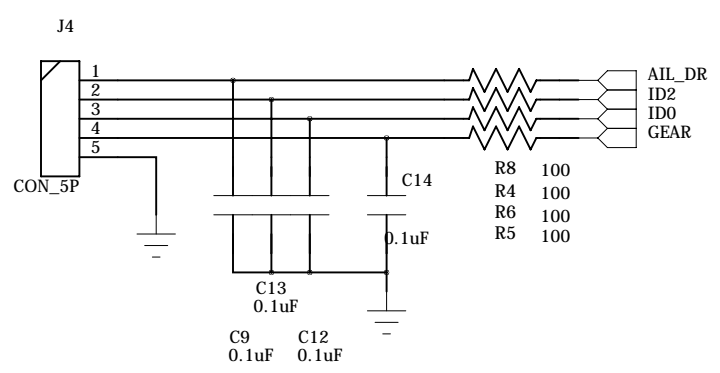

AR9x B

<http://ar9x.net>

MCU_LCD

9/27/2016 1/4

PWR Slide SW

- X2 2MM
- X10 2MM
- X11 2MM
- X12 2MM
- X13 2MM
- X14 2MM
- X15 2MM
- X16 2MM

Extention Port