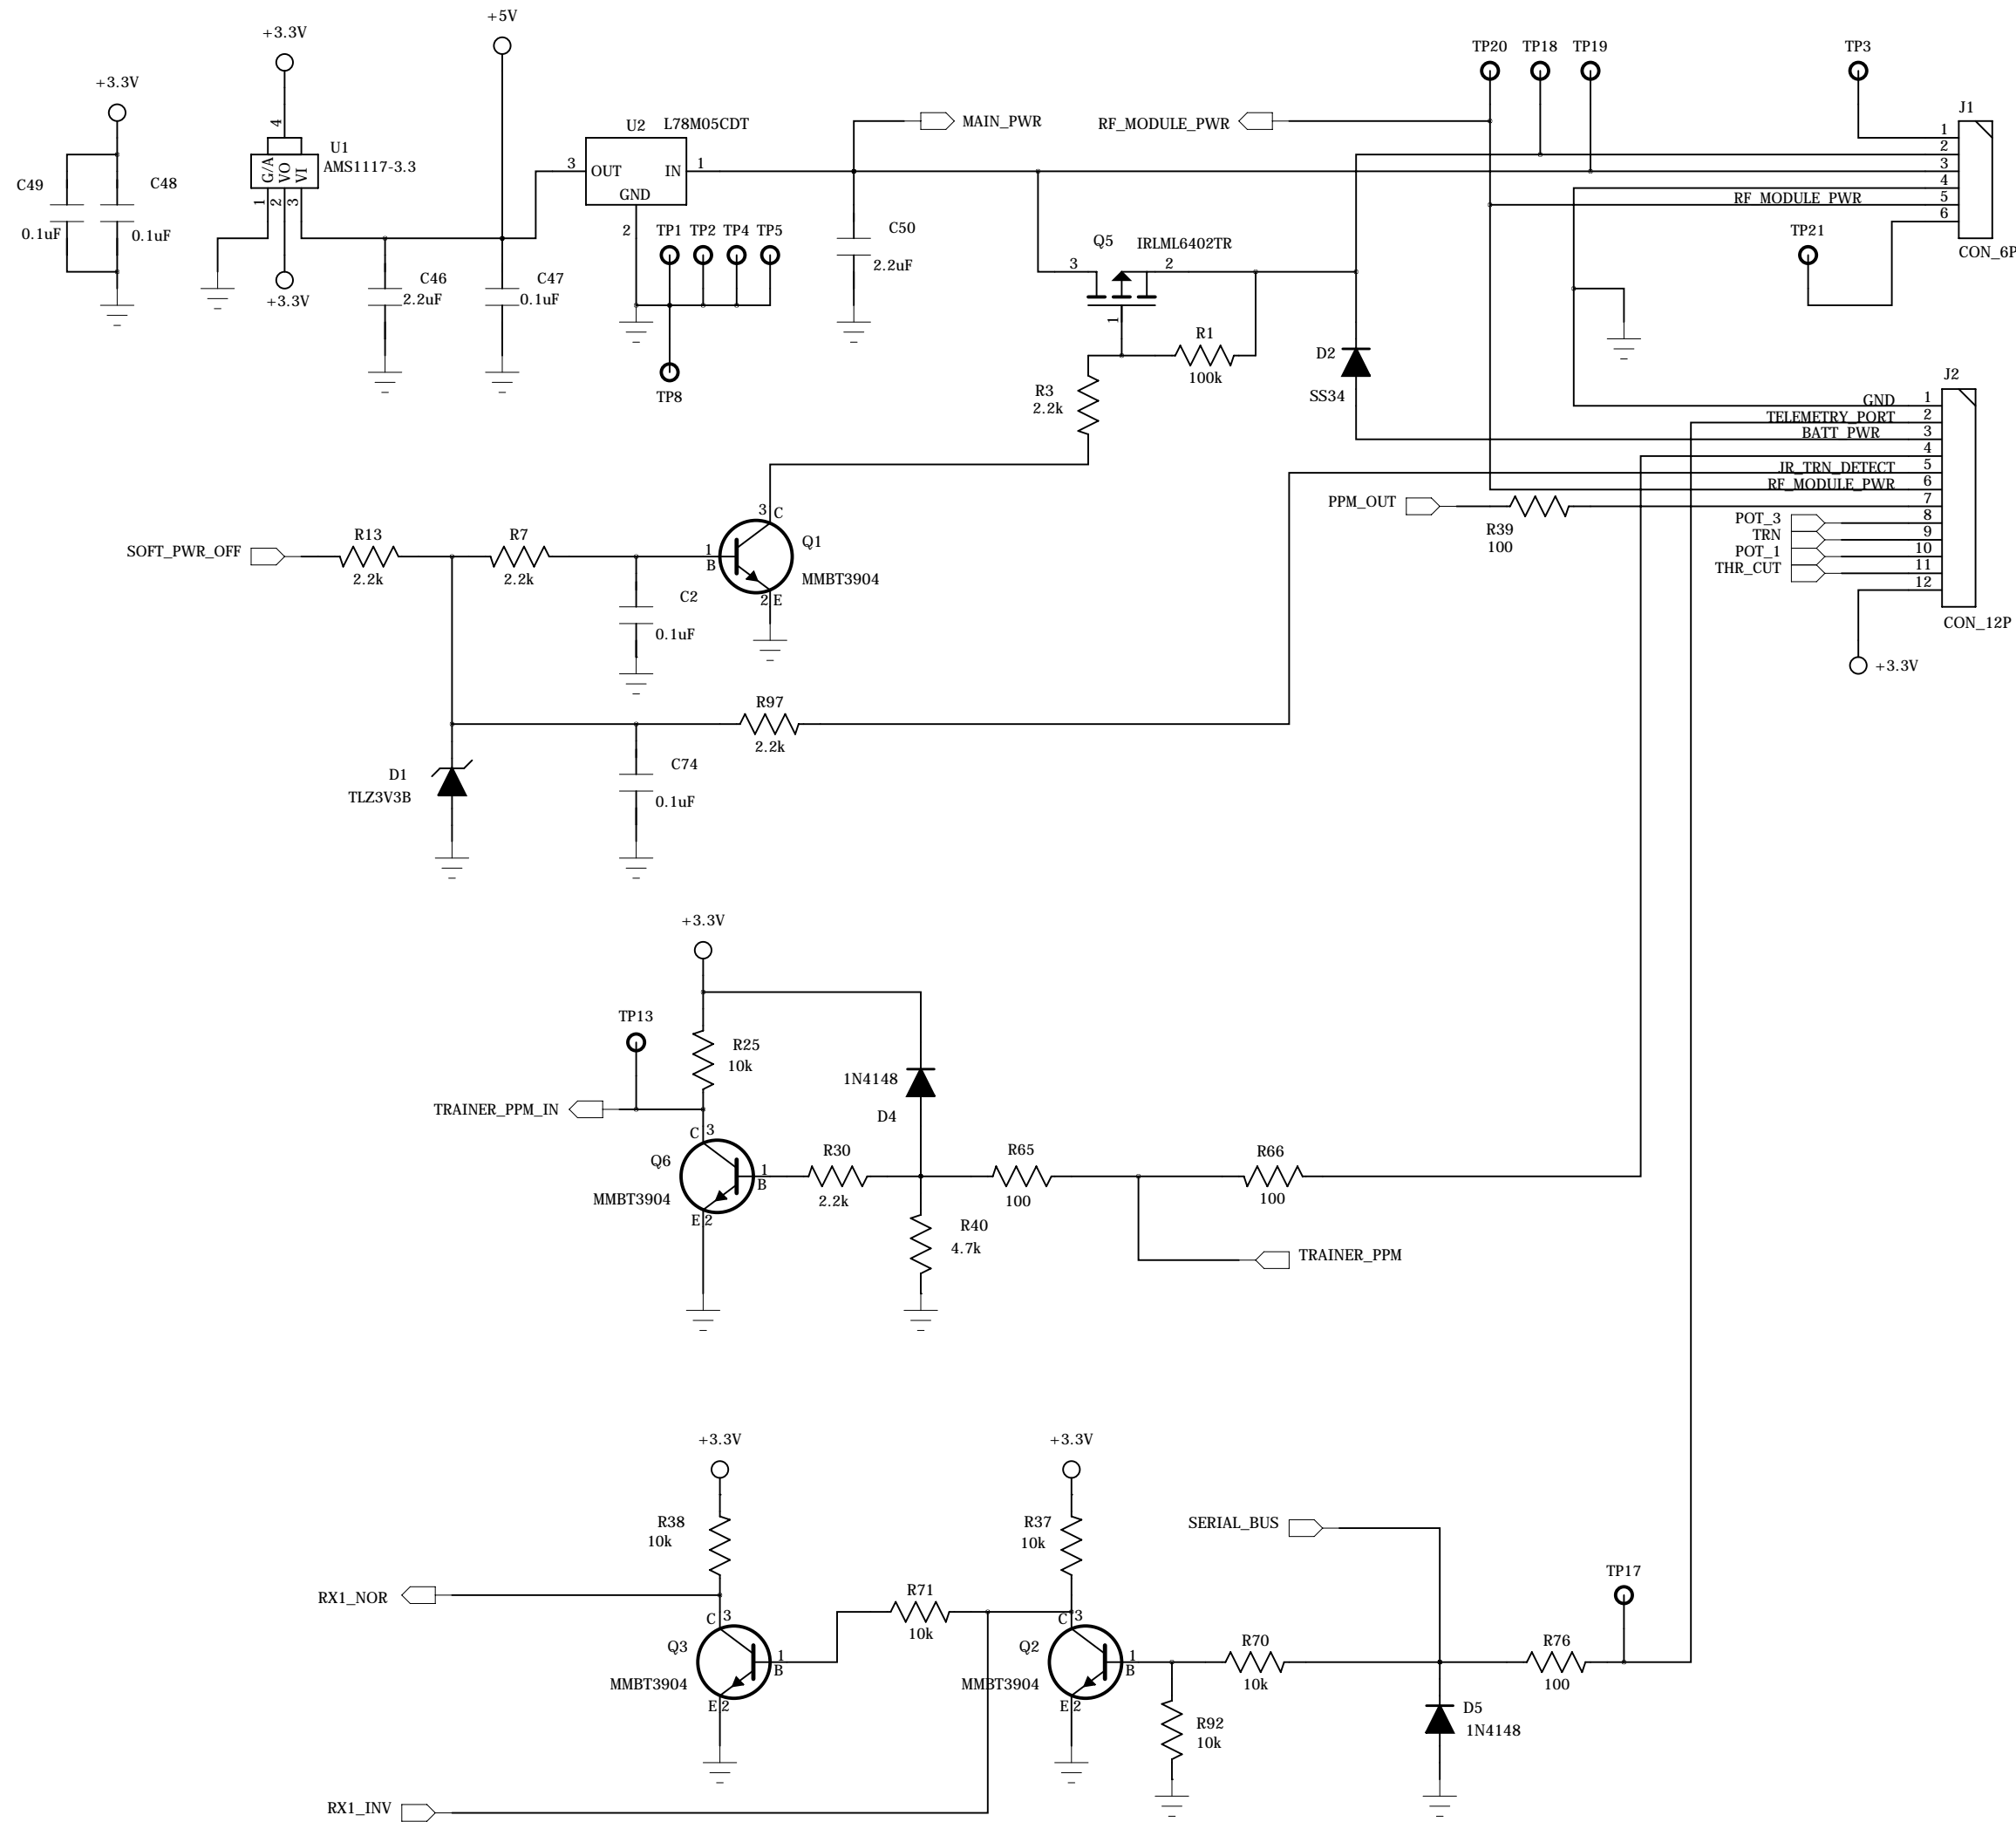

AR9x B

<http://ar9x.net>

MCU_LCD

9/27/2016 1/4

PWR Slide SW

- X2 2MM
- X10 2MM
- X11 2MM
- X12 2MM
- X13 2MM
- X14 2MM
- X15 2MM
- X16 2MM

Extention Port