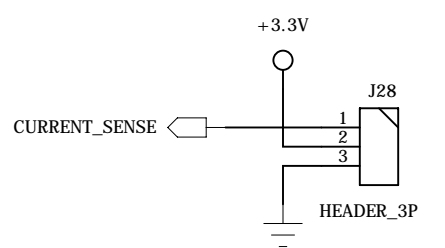

AR9x B

<http://ar9x.net>

MCU_LCD

9/27/2016 1/4

PWR Slide SW

- X2 2MM
- X10 2MM
- X11 2MM
- X12 2MM
- X13 2MM
- X14 2MM
- X15 2MM
- X16 2MM

Extention Port